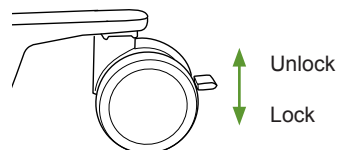

Uno 200

Quick Reference Guide

English

1 Hand Control

2 Emergency Stop

Activate:

Reset:

3 Electrical Emergency Lowering

4 Mechanical Emergency Lowering

5 Locking the Wheels

6 Adjustments

For more information read the instruction guide.

7 Safety Latches

Charging the Batteries

- Charge the lift regularly after use.
- The lift does not function during charging.
- **The emergency stop should not be pressed in during charging.**