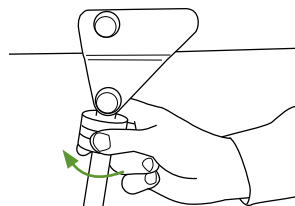

Uno 200

Quick Reference Guide

English

1 Hand Control

2 Emergency Stop

Activate:

Reset:

3 Electrical Emergency Lowering

4 Mechanical Emergency Lowering

5 Locking the Wheels

6 Adjustments

For more information read the instruction guide.

7 Safety Latches

Charging the Batteries

- Charge the lift regularly after use.
- The lift does not function during charging.
- **The emergency stop should not be pressed in during charging.**