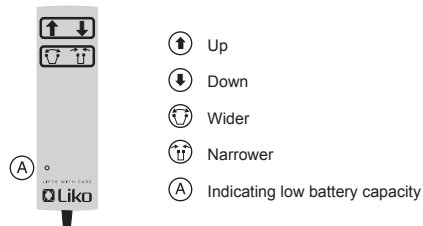

Uno 200

Quick Reference Guide

English

1 Hand Control

2 Emergency Stop

Activate:

Reset:

3 Electrical Emergency Lowering