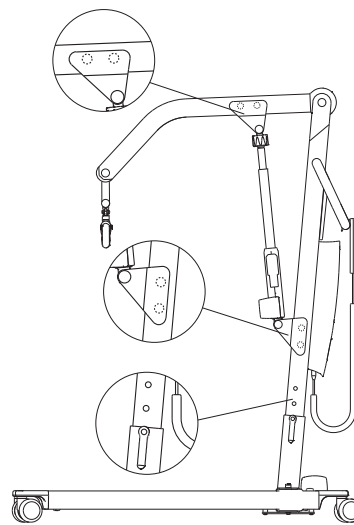

For more information read the instruction guide.