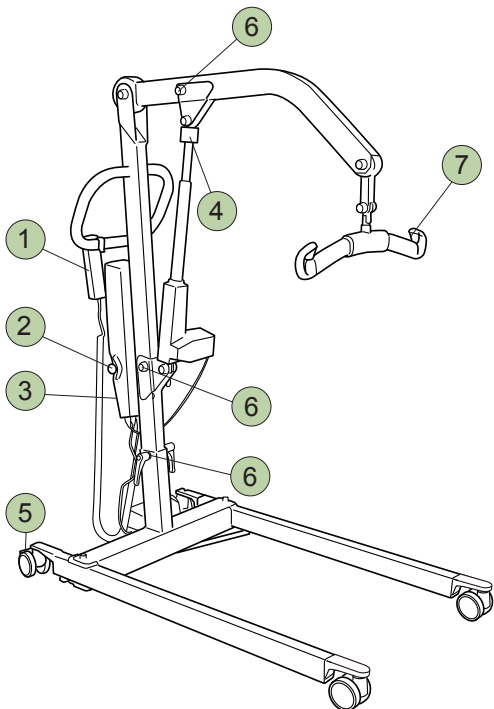

Uno 200

Quick Reference Guide

English

1 Hand Control

2 Emergency Stop

Activate:

Reset:

3 Electrical Emergency Lowering

4 Mechanical Emergency Lowering

5 Locking the Wheels

6 Adjustments

For more information read the instruction guide.

7 Safety Latches

Charging the Batteries

- Charge the lift regularly after use.
- The lift does not function during charging.
- **The emergency stop should not be pressed in during charging.**