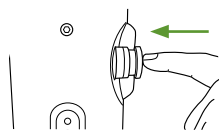

Uno 200

Quick Reference Guide

English

1 Hand Control

2 Emergency Stop

Activate:

Reset:

3 Electrical Emergency Lowering

4 Mechanical Emergency Lowering

5 Locking the Wheels

6 Adjustments

For more information read the instruction guide.

7 Safety Latches

Charging the Batteries

- Charge the lift regularly after use.
- The lift does not function during charging.
- **The emergency stop should not be pressed in during charging.**